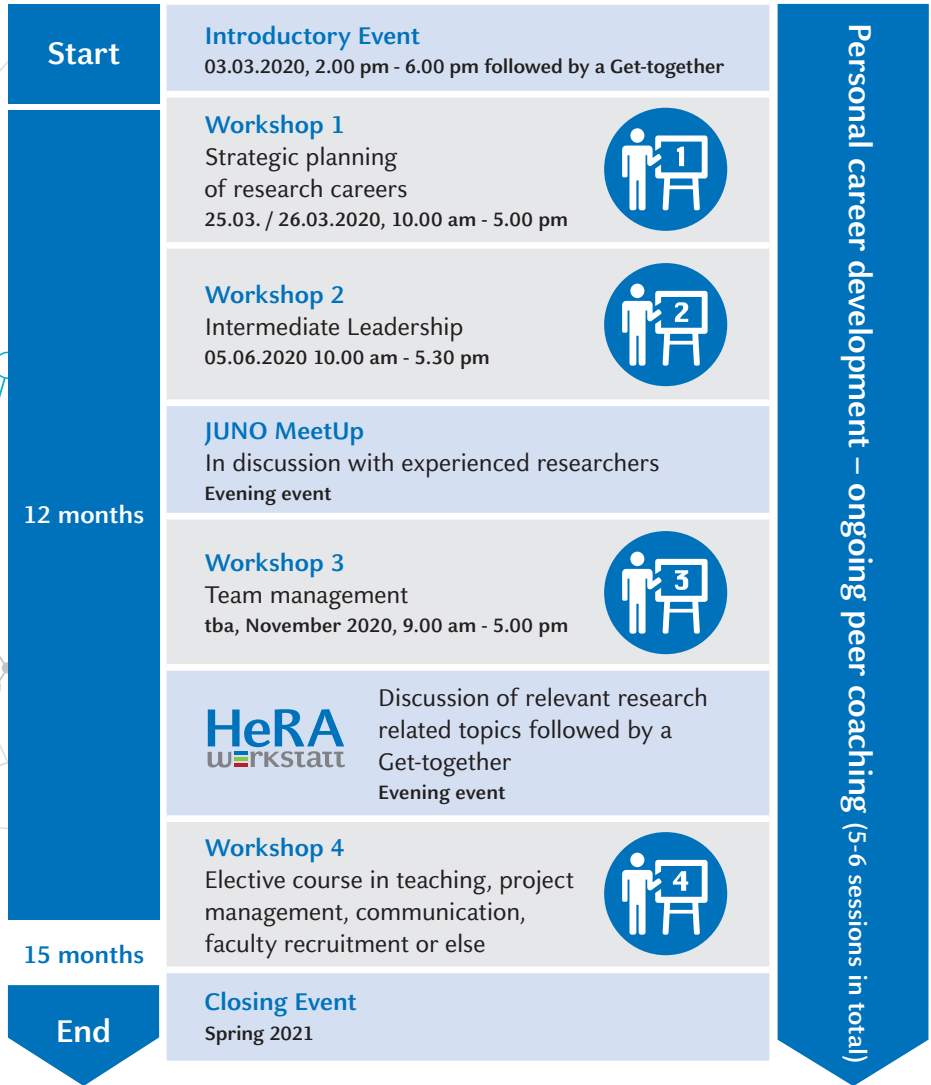

Academic Career Development Programme 2020/21

Heine Research Academies further support your career and training

Bring your lunch
&
educate yourself!

HeRA Lunch

www.hera.hhu.de/heralunch

HeRA
Research Exchange Mailing List